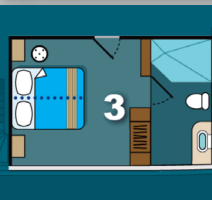

Cabin 8

Area: 226 ft² / 21 m²

Accom: Double Twin beds
(Can be converted into a California King Size)

Windows: Panoramic windows

Private balcony

Cabin 6

Area: 355 ft² / 33 m²

Accom: King size bed

Windows: Panoramic windows

Private balcony

Cabin 4

Area: 215 ft² / 20 m²

Accom: California King Bed

Windows: Portholes

Single occupancy cabin

Cabin 3

Area: 172 ft² / 16 m²

Accom: Double Twin beds
(Can be converted into a California King Size)

Windows: Panoramic windows

Cabin 9

Area: 226 ft² / 21 m²

Accom: Double Twin beds
(Can be converted into a California King Size)

Windows: Panoramic windows

Private balcony

Cabin 7

Area: 355 ft² / 33 m²

Accom: King size bed

Windows: Panoramic windows

Private balcony

Cabin 5