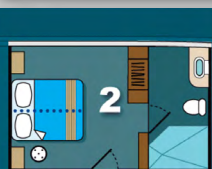

DOUBLES ONLY

Master Suites [6&7]

Upper Deck

Sleeps 2 persons

\$12,450 per person twin share

Total cabin price: \$24,900

SINGLES ONLY

Standard Single Cabins [4&5]

Lower Deck

Each cabin sleeps 1 person only

\$11,800 per cabin

Prices include single supplement

Cabin 2

Area: 172 ft² / 16 m²

Accom: Double Twin beds
(Can be converted into a California King Size)

Windows: Panoramic windows

Cabin 8

Area: 226 ft² / 21 m²

Accom: Double Twin beds
(Can be converted into a California King Size)

Windows: Panoramic windows

Private balcony

Cabin 6

Area: 355 ft² / 33 m²

Accom: King size bed

Windows: Panoramic windows

Private balcony

Cabin 7

Area: 355 ft² / 33 m²

Accom: King size bed

Windows: Panoramic windows

Private balcony

Cabin 5