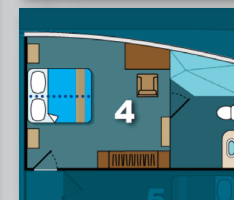

Lower Deck

Each cabin sleeps 1 person only

\$11,800 per cabin

Prices include single supplement

Cabin 2

Area: 172 ft² / 16 m²

Accom: Double Twin beds
(Can be converted into a California King Size)

Windows: Panoramic windows

Cabin 8

Area: 226 ft² / 21 m²

Accom: Double Twin beds
(Can be converted into a California King Size)

Windows: Panoramic windows

Private balcony

Cabin 6

Area: 355 ft² / 33 m²

Accom: King size bed

Windows: Panoramic windows

Private balcony

Cabin 4

Area: 215 ft² / 20 m²

Accom: California King Bed

Windows: Portholes

Single occupancy cabin

Cabin 3

Area: 172 ft² / 16 m²

Accom: Double Twin beds
(Can be converted into a California King Size)

Windows: Panoramic windows

Cabin 9

Area: 226 ft² / 21 m²

Accom: Double Twin beds
(Can be converted into a California King Size)