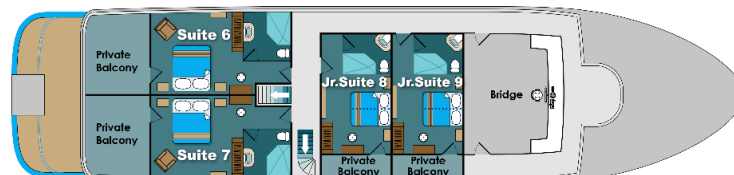

NATURAL PARADISE

Main Deck

Upper Deck

Lower Deck

Sundeck

Suitable for DOUBLE or TWIN share

Standard Cabins [2&3]

Main Deck

Sleeps 2 persons

\$10,300 per person twin share

Total cabin price: \$20,600

Junior Suites [8&9]

Upper Deck

Sleeps 2 persons

\$11,450 per person twin share

Total cabin price: \$22,900

DOUBLES ONLY

Master Suites [6&7]

Upper Deck

Sleeps 2 persons

\$12,450 per person twin share

Total cabin price: \$24,900

SINGLES ONLY

Standard Single Cabins [4&5]

Lower Deck

Each cabin sleeps 1 person only

\$11,800 per cabin

Prices include single supplement

Cabin 2

Area: 172 ft² / 16 m²

Accom: Double Twin beds
(Can be converted into a California King Size)

Windows: Panoramic windows