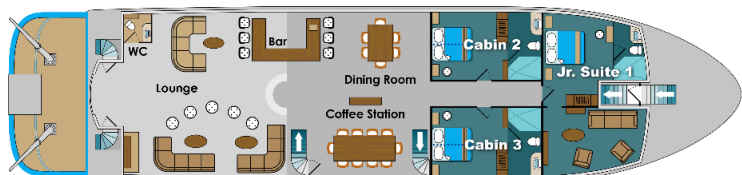

NATURAL PARADISE

Main Deck

Upper Deck

Lower Deck

Sundeck

Suitable for DOUBLE or TWIN share

Standard Cabins [2&3]

Main Deck

Sleeps 2 persons

\$10,300 per person twin share

Total cabin price: \$20,600

Junior Suites [8&9]

Upper Deck

Sleeps 2 persons

\$11,450 per person twin share

Total cabin price: \$22,900

DOUBLES ONLY

Master Suites [6&7]

Upper Deck

Sleeps 2 persons

\$12,450 per person twin share

Total cabin price: \$24,900

SINGLES ONLY

Standard Single Cabins [4&5]

Lower Deck

Each cabin sleeps 1 person only

\$11,800 per cabin

Prices include single supplement

Cabin 2

Area: 172 ft² / 16 m²

Accom: Double Twin beds
(Can be converted into a California King Size)

Windows: Panoramic windows