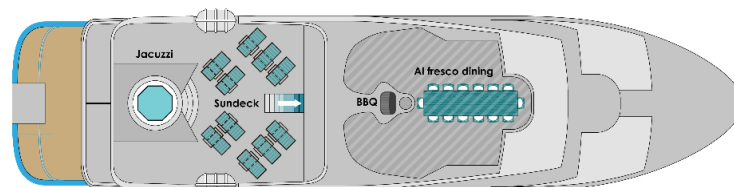

NATURAL PARADISE

Main Deck

Upper Deck

Lower Deck

Sundeck

Suitable for DOUBLE or TWIN share

Standard Cabins [2&3]

Main Deck

Sleeps 2 persons

\$10,300 per person twin share

Total cabin price: \$20,600

Junior Suites [8&9]

Upper Deck

Sleeps 2 persons

\$11,450 per person twin share

Total cabin price: \$22,900