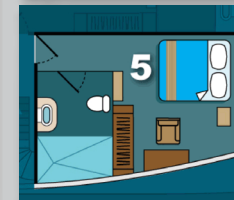

Windows: Panoramic windows

Private balcony

Cabin 7

Area: 355 ft² / 33 m²

Accom: King size bed

Windows: Panoramic windows

Private balcony

Cabin 5